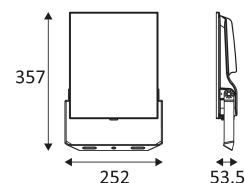

INDY 1 A

- Spotlight for outdoor lighting.
 - Multi-power : 65, 80 or 125W selectable via a switch at the back of the luminaire.
 - Diffuser in clear tempered glass.
 - Asymmetric beam.
 - Supplied with 1.00m cable.
 - Non-dimmable converter built in the device.
- This product contains 1 light source(s) of energy efficiency E.