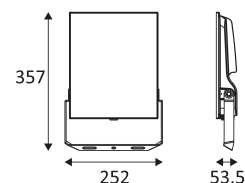

INDY 1

- Spotlight for outdoor lighting.
- Multi-power : 65, 80 or 125W selectable via a switch at the back of the luminaire.
- Diffuser in frosted tempered glass.
- Supplied with 1.00m cable.
- Non-dimmable converter built in the device.

This product contains 1 light source(s) of energy efficiency D.

CODE	COLOR	MATERIAL	AC	LED	T° (K)	LED Lumen	System Lumen
FL100WW05	BLACK	CAST ALUMINIUM	AC 230V	65W	3000K	12000 Lm	10075 Lm
				80W		14500 Lm	11920 Lm
				125W		19750 Lm	16450 Lm
FL100NW05	BLACK	CAST ALUMINIUM	AC 230V	65W	4000K	12500 Lm	10310 Lm
				80W		14750 Lm	12230 Lm
				125W		20500 Lm	17145 Lm

ACCESSOIRES	DESCRIPTION	
OU48405	CONNECTOR 2PIN IP68	
OU48505	CONNECTOR 3PIN IP68	

Wall mounting only.

Ground mounting only.

Outdoor use.

Protected against the ingress of dust. Protected against jets of water.

Protection against an impact energy of 5 Joules.

Earth wire . Fixture equipped with primary insulation only.

Vertical orientation maximum to 300°.

Beam 120°.

Product in conformity CE.

Colour rendering index >80.

LED specifications.

Photobiological risk RG1

Test on 850°.

Power supply included.