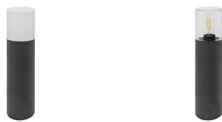

RONDO P E27

- Round terminal for outdoor lighting.
- Anthracite body and diffuser in clear or opaline glass.
- E27 lamp to be ordered separately.

CODE	COLOR	MATERIAL	SOCKET	AC	Watt Max	LAMP	L (mm)
OU40024	ANT. + OPAL GLASS	CAST ALUMINIUM	E27	AC 230V	18W	CLA	500
OU40224	ANT. + CLEAR GLASS	CAST ALUMINIUM	E27	AC 230V	18W	CLA	500
OU40124	ANT. + OPAL GLASS	CAST ALUMINIUM	E27	AC 230V	18W	CLA	900
OU40324	ANT. + CLEAR GLASS	CAST ALUMINIUM	E27	AC 230V	18W	CLA	900

ANT. + OPAL GLASS ANT. + CLEAR GLASS

Floor mounting only.

Outdoor use.

Protected against dust, And protected against water spray.

Protection against an impact energy of 1 Joule.

Earth wire . Fixture equipped with primary insulation only.