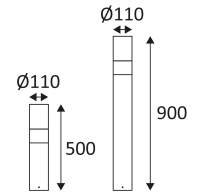

RONDO P E27

- Round terminal for outdoor lighting.
- Anthracite body and diffuser in clear or opaline glass.
- E27 lamp to be ordered separately.

CODE	COLOR	MATERIAL	SOCKET	AC	Watt Max	LAMP	L (mm)
OU40024	ANT. + OPAL GLASS	CAST ALUMINIUM	E27	AC 230V	18W	CLA	500
OU40224	ANT. + CLEAR GLASS	CAST ALUMINIUM	E27	AC 230V	18W	CLA	500
OU40124	ANT. + OPAL GLASS	CAST ALUMINIUM	E27	AC 230V	18W	CLA	900
OU40324	ANT. + CLEAR GLASS	CAST ALUMINIUM	E27	AC 230V	18W	CLA	900