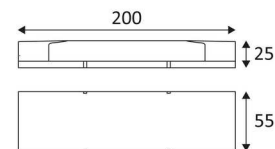

LEDEP10

CODE	AC	Watt Max	Case T° Max.	Amb. T° Max.	L (mm)
LEDEP10	AC 230V	2,5W	75°C	45°C	200

Indoor use only.

Protected against the ingress of solid bodies greater 12 mm. No protection against the ingress of liquids.