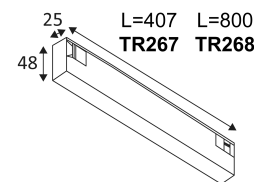

# CADIX

- Linear structure for 48V track.

This product contains 1 light source(s) of energy efficiency G.

CODE	COLOR	MATERIAL	DC	LED	T° (K)	LED Lumen	System Lumen	L (mm)
<b>NOT DIMMABLE</b>								
TR267SW05	MATT BLACK	ALUMINIUM	DC 48V	11W	2700K	1280 Lm	777 Lm	407
TR267WW05	MATT BLACK	ALUMINIUM	DC 48V	11W	3000K	1325 Lm	783 Lm	407
TR267NW05	MATT BLACK	ALUMINIUM	DC 48V	11W	4000K	1440 Lm	992 Lm	407
TR268WW05	MATT BLACK	ALUMINIUM	DC 48V	18W	3000K	2305 Lm	1470 Lm	800
TR268NW05	MATT BLACK	ALUMINIUM	DC 48V	18W	4000K	2495 Lm	1485 Lm	800
<b>DALI DIMMABLE</b>								
TR267WW05DA	MATT BLACK	ALUMINIUM	DC 48V	11W	3000K	1325 Lm	783 Lm	407
TR267NW05DA	MATT BLACK	ALUMINIUM	DC 48V	11W	4000K	1440 Lm	992 Lm	407
TR268WW05DA	MATT BLACK	ALUMINIUM	DC 48V	18W	3000K	2305 Lm	1470 Lm	800
TR268NW05DA	MATT BLACK	ALUMINIUM	DC 48V	18W	4000K	2495 Lm	1485 Lm	800

Beam 110°.

Product in conformity CE.

CRI>80

LED specifications.

Photobiological risk RG1

Test on 650°.

Connect to a constant voltage LED power supply of 48VDC.

3 years warranty.