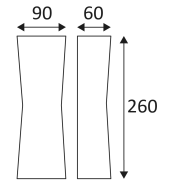

# CHERA

- Wall lamp for outdoor lighting.
- UP and down lighting.
- Non-dimmable converter built in the device.

This product contains 2 light source(s) of energy efficiency F.

CODE	COLOR	MATERIAL	AC	LED	T° (K)	LED Lumen	System Lumen
OU363WW24	ANTHRACITE	CAST ALUMINIUM	AC 230V	2x6W	3000K	2x680 Lm	2x446 Lm

Beam 90°.

Product in conformity CE.

CRI>80

LED specifications.

Photobiological risk RG1

Test on 650°.

Power supply included.

3 years warranty.