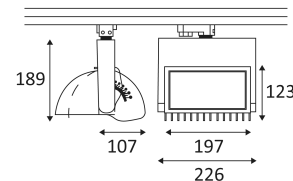

FLASH

CODE	COLOR	MATERIAL	AC	LED	T° (K)	LED Lumen	System Lumen
TR124WW05	NEGO 200	USD	AC 230V	40W	3000K	5260 Lm	3754 Lm

Ceiling mounting only.

Indoor use only.

Protected against the ingress of solid bodies greater 12 mm. No protection against the ingress of liquids.

Protection against an impact energy of 0,50 Joule.

Earth wire . Fixture equipped with primary insulation only.

Vertical orientation maximum to 90°.

Horizontal orientation maximum to 350°.

Beam 50°.

Product in conformity CE.

Colour rendering index >80.

LED specifications.

Photobiological risk RG1

Test on 850°.

Power supply included.

3 years warranty.

Photometric data available on our website: www.indigo-lighting.com

Replaceable control gear by an electrician.

Replaceable LED light source by an electrician.