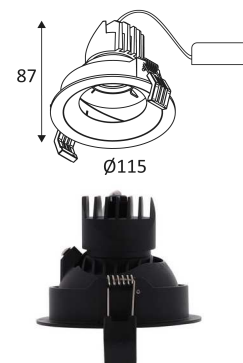

# GARI POWER

- Adjustable round recessed spotlight.
- Low luminance reflector.
- Fastened with springs.
- Remote dimmable converter supplied (DALI versions: converter with push-dim function).

CODE	COLOR	MATERIAL	AC	DC	LED	T° (K)	LED Lumen	System Lumen	α
<b>PHASE CUT DIMMABLE</b>									
DO391SW05	MATT BLACK	CAST ALUMINIUM	AC 230V	DC 350mA 36V	13W	2700K	1260 Lm	878 Lm	15°
DO391SW30	MATT WHITE	CAST ALUMINIUM	AC 230V	DC 350mA 36V	13W	2700K	1260 Lm	878 Lm	15°
DO391WW05	MATT BLACK	CAST ALUMINIUM	AC 230V	DC 350mA 36V	13W	3000K	1300 Lm	972 Lm	15°
DO391WW30	MATT WHITE	CAST ALUMINIUM	AC 230V	DC 350mA 36V	13W	3000K	1300 Lm	972 Lm	15°
DO391NW05	MATT BLACK	CAST ALUMINIUM	AC 230V	DC 350mA 36V	13W	4000K	1340 Lm	1042 Lm	15°
DO391NW30	MATT WHITE	CAST ALUMINIUM	AC 230V	DC 350mA 36V	13W	4000K	1340 Lm	1042 Lm	15°
DO390SW05	MATT BLACK	CAST ALUMINIUM	AC 230V	DC 350mA 36V	13W	2700K	1260 Lm	897 Lm	30°
DO390SW30	MATT WHITE	CAST ALUMINIUM	AC 230V	DC 350mA 36V	13W	2700K	1260 Lm	897 Lm	30°
DO390WW05	MATT BLACK	CAST ALUMINIUM	AC 230V	DC 350mA 36V	13W	3000K	1300 Lm	944 Lm	30°
DO390WW30	MATT WHITE	CAST ALUMINIUM	AC 230V	DC 350mA 36V	13W	3000K	1300 Lm	944 Lm	30°
DO390NW05	MATT BLACK	CAST ALUMINIUM	AC 230V	DC 350mA 36V	13W	4000K	1340 Lm	970 Lm	30°
DO390NW30	MATT WHITE	CAST ALUMINIUM	AC 230V	DC 350mA 36V	13W	4000K	1340 Lm	970 Lm	30°
DO389SW05	MATT BLACK	CAST ALUMINIUM	AC 230V	DC 350mA 36V	13W	2700K	1260 Lm	816 Lm	50°
DO389SW30	MATT WHITE	CAST ALUMINIUM	AC 230V	DC 350mA 36V	13W	2700K	1260 Lm	816 Lm	50°
DO389WW05	MATT BLACK	CAST ALUMINIUM	AC 230V	DC 350mA 36V	13W	3000K	1300 Lm	913 Lm	50°
DO389WW30	MATT WHITE	CAST ALUMINIUM	AC 230V	DC 350mA 36V	13W	3000K	1300 Lm	913 Lm	50°
DO389NW05	MATT BLACK	CAST ALUMINIUM	AC 230V	DC 350mA 36V	13W	4000K	1340 Lm	1169 Lm	50°
DO389NW30	MATT WHITE	CAST ALUMINIUM	AC 230V	DC 350mA 36V	13W	4000K	1340 Lm	1169 Lm	50°
<b>DALI DIMMABLE</b>									
DO391SW05DA	MATT BLACK	CAST ALUMINIUM	AC 230V	DC 350mA 36V	13W	2700K	1260 Lm	878 Lm	15°
DO391SW30DA	MATT WHITE	CAST ALUMINIUM	AC 230V	DC 350mA 36V	13W	2700K	1260 Lm	878 Lm	15°
DO391WW05DA	MATT BLACK	CAST ALUMINIUM	AC 230V	DC 350mA 36V	13W	3000K	1300 Lm	972 Lm	15°
DO391WW30DA	MATT WHITE	CAST ALUMINIUM	AC 230V	DC 350mA 36V	13W	3000K	1300 Lm	972 Lm	15°
DO391NW05DA	MATT BLACK	CAST ALUMINIUM	AC 230V	DC 350mA 36V	13W	4000K	1340 Lm	1042 Lm	15°
DO391NW30DA	MATT WHITE	CAST ALUMINIUM	AC 230V	DC 350mA 36V	13W	4000K	1340 Lm	1042 Lm	15°
DO390SW05DA	MATT BLACK	CAST ALUMINIUM	AC 230V	DC 350mA 36V	13W	2700K	1260 Lm	897 Lm	30°
DO390SW30DA	MATT WHITE	CAST ALUMINIUM	AC 230V	DC 350mA 36V	13W	2700K	1260 Lm	897 Lm	30°
DO390WW05DA	MATT BLACK	CAST ALUMINIUM	AC 230V	DC 350mA 36V	13W	3000K	1300 Lm	944 Lm	30°
DO390WW30DA	MATT WHITE	CAST ALUMINIUM	AC 230V	DC 350mA 36V	13W	3000K	1300 Lm	944 Lm	30°
DO390NW05DA	MATT BLACK	CAST ALUMINIUM	AC 230V	DC 350mA 36V	13W	4000K	1340 Lm	970 Lm	30°
DO390NW30DA	MATT WHITE	CAST ALUMINIUM	AC 230V	DC 350mA 36V	13W	4000K	1340 Lm	970 Lm	30°
DO389SW05DA	MATT BLACK	CAST ALUMINIUM	AC 230V	DC 350mA 36V	13W	2700K	1260 Lm	816 Lm	50°
DO389SW30DA	MATT WHITE	CAST ALUMINIUM	AC 230V	DC 350mA 36V	13W	2700K	1260 Lm	816 Lm	50°
DO389WW05DA	MATT BLACK	CAST ALUMINIUM	AC 230V	DC 350mA 36V	13W	3000K	1300 Lm	913 Lm	50°
DO389WW30DA	MATT WHITE	CAST ALUMINIUM	AC 230V	DC 350mA 36V	13W	3000K	1300 Lm	913 Lm	50°
DO389NW05DA	MATT BLACK	CAST ALUMINIUM	AC 230V	DC 350mA 36V	13W	4000K	1340 Lm	1169 Lm	50°
DO389NW30DA	MATT WHITE	CAST ALUMINIUM	AC 230V	DC 350mA 36V	13W	4000K	1340 Lm	1169 Lm	50°