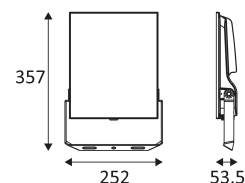

INDY 1

- Spotlight for outdoor lighting.
- Multi-power : 65, 80 or 125W as desired via a switch at the back of the luminaire.
- Diffuser in frosted tempered glass.
- Supplied with 1.00m cable.
- Non-dimmable converter built in the device.

This product contains 1 light source(s) of energy efficiency D.

CODE	COLOR	MATERIAL	AC	LED	T° (K)	LED Lumen	System Lumen
FL100WW05	BLACK	CAST ALUMINIUM	AC 230V	65W	3000K	11700 Lm	11415 Lm
				80W		14050 Lm	13310 Lm
				125W		20900 Lm	18510 Lm
FL100NW05	BLACK	CAST ALUMINIUM	AC 230V	65W	4000K	12750 Lm	10630 Lm
				80W		14950 Lm	12650 Lm
				125W		22250 Lm	16825 Lm

Wall mounting only.

Ground mounting only.

Outdoor use.

Protected against the ingress of dust. Protected against jets of water.

Protection against an impact energy of 5 Joules.

Earth wire . Fixture equipped with primary insulation only.

Vertical orientation maximum to 300°.

Beam 120°.

Product in conformity CE.

CRI>80

LED specifications.

Photobiological risk RG1

Test on 850°.

Power supply included.

5 years warranty.

Photometric data available on our website: www.indigo-lighting.com

Non-replaceable control gear.

Non-replaceable light source.