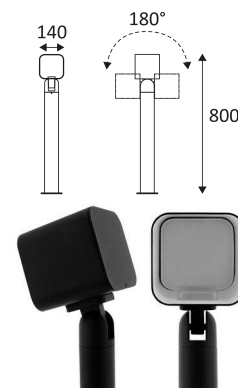

OLA 2

- Square terminal for outdoor lighting.
- Non-dimmable converter built in in the device.
- Accessory included: removable cover plate.

This product contains 1 light source(s) of energy efficiency E.

| CODE | COLOR | MATERIAL | AC | LED | T° (K) | LED Lumen | System Lumen |
|-----------|------------|-----------|---------|-----|--------|-----------|--------------|
| OU481WW05 | MATT BLACK | ALUMINIUM | AC 230V | 6W | 3000K | 825 Lm | 280 Lm |

Floor mounting only.

Outdoor use.

Protected against dust, And protected against water spray.

Protection against an impact energy of 1 Joule.

Earth wire . Fixture equipped with primary insulation only.

Vertical orientation maximum to 180°.