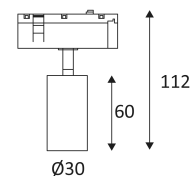

PARO 1

- Spotlight for accent lighting for 48V track.

This product contains 1 light source(s) of energy efficiency F.

CODE	COLOR	MATERIAL	DC	LED	T° (K)	LED Lumen	System Lumen	α
NOT DIMMABLE								
TR286SW05	MATT BLACK	ALUMINIUM	DC 48V	8W	2700K	640 Lm	420 Lm	24°
TR286WW05	MATT BLACK	ALUMINIUM	DC 48V	8W	3000K	660 Lm	466 Lm	24°
TR286NW05	MATT BLACK	ALUMINIUM	DC 48V	8W	4000K	690 Lm	526 Lm	24°
TR285SW05	MATT BLACK	ALUMINIUM	DC 48V	8W	2700K	640 Lm	508 Lm	36°
TR285WW05	MATT BLACK	ALUMINIUM	DC 48V	8W	3000K	660 Lm	522 Lm	36°
TR285NW05	MATT BLACK	ALUMINIUM	DC 48V	8W	4000K	690 Lm	535 Lm	36°
TR284SW05	MATT BLACK	ALUMINIUM	DC 48V	8W	2700K	640 Lm	465 Lm	50°
TR284WW05	MATT BLACK	ALUMINIUM	DC 48V	8W	3000K	660 Lm	470 Lm	50°
TR284NW05	MATT BLACK	ALUMINIUM	DC 48V	8W	4000K	690 Lm	477 Lm	50°
DALI DIMMABLE								
TR286WW05DA	MATT BLACK	ALUMINIUM	DC 48V	8W	3000K	660 Lm	466 Lm	24°
TR286NW05DA	MATT BLACK	ALUMINIUM	DC 48V	8W	4000K	690 Lm	526 Lm	24°
TR285WW05DA	MATT BLACK	ALUMINIUM	DC 48V	8W	3000K	660 Lm	522 Lm	36°
TR285NW05DA	MATT BLACK	ALUMINIUM	DC 48V	8W	4000K	690 Lm	535 Lm	36°
TR284WW05DA	MATT BLACK	ALUMINIUM	DC 48V	8W	3000K	660 Lm	470 Lm	50°
TR284NW05DA	MATT BLACK	ALUMINIUM	DC 48V	8W	4000K	690 Lm	477 Lm	50°

Wall and ceiling mounting only.

Indoor use only.

Protected against the ingress of solid bodies greater 12 mm. No protection against the ingress of liquids.

Protection against an impact energy of 0,20 Joule.

Product can be connected to low-voltage systems. A safety extra low voltage luminaire in which voltages higher than those of SELV are not generated.

Vertical orientation maximum to 85°.

Horizontal orientation maximum to 355°.

Product in conformity CE.

CRI>80

LED specifications.

Photobiological risk RG1

Test on 850°.

Connect to a constant voltage LED power supply of 48VDC.