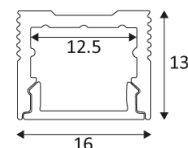

# PR117

- Profile for LED strip.
- Compatible with ST104, ST150, ST153, ST125, ST160, ST132.
- Polycarbonate diffuser, 2 end caps supplied .
- Exposed or recessed mounting (recess 16x13x200mm).
- Mounting clips, LED strip and converter to be ordered separately.

CODE	COLOR	MATERIAL	L (mm)
PR11730	MATT WHITE	ALUMINIUM	2000
PR11752	ALUMINIUM	ALUMINIUM	2000

MATT WHITE

ALUMINIUM

ACCESSOIRES	COLOR	MATERIAL	DESCRIPTION	
PR14152	ALUMINIUM	INOX 304	MOUNTING CLIPS 4PC	
PR11830	MATT WHITE	POLYCARBONATE	END CAP WITH HOLE 2PC	
PR11852	ALUMINIUM	POLYCARBONATE	END CAP WITH HOLE 2PC	
PR11952	ALUMINIUM	INOX 304	MOUNTING CLIPS 45° 4PC	
PR12052	ALUMINIUM	INOX 304	ADJUSTABLE MOUNTING CLIPS 0-180° 4PC	