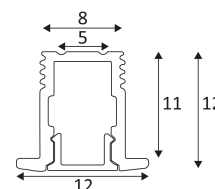

PR127

- Recessed profile for LED strip.
- Compatible with ST104.
- Recessed 10x13x2000mm.
- Polycarbonate diffuser, 2 end caps supplied.
- LED strip and converter to be ordered separately.

CODE	COLOR	MATERIAL	L (mm)
PR12730	MATT WHITE	ALUMINIUM	2000
PR12752	ALUMINIUM	ALUMINIUM	2000

MATT WHITE

ALUMINIUM

ACCESSOIRES	COLOR	MATERIAL	DESCRIPTION
PR12830	MATT WHITE	POLYCARBONATE	END CAP WITH HOLE 2PC 
PR12852	ALUMINIUM	POLYCARBONATE	END CAP WITH HOLE 2PC 
PR12952	ALUMINIUM	INOX 304	RECESSED BUCKLE 4PC 

 Recessed wall mounting only.

 Recessed ceiling mounting only.

 Indoor use only.

 IP 20 Protected against the ingress of solid bodies greater 12 mm. No protection against the ingress of liquids.

 CE Product in conformity CE.