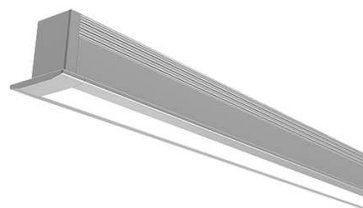

PR127

- Recessed profile for LED strip.
- Compatible with ST104.
- Recessed 10x13x2000mm.
- Polycarbonate diffuser, 2 end caps supplied.
- LED strip and converter to be ordered separately.

CODE	COLOR	MATERIAL	L (mm)
PR12730	MATT WHITE	ALUMINIUM	2000
PR12752	ALUMINIUM	ALUMINIUM	2000

MATT WHITE

ALUMINIUM

ACCESSOIRES	COLOR	MATERIAL	DESCRIPTION
PR12830	MATT WHITE	POLYCARBONATE	END CAP WITH HOLE 2PC 
PR12852	ALUMINIUM	POLYCARBONATE	END CAP WITH HOLE 2PC 
PR12952	ALUMINIUM	INOX 304	RECESSED BUCKLE 4PC 

 Recessed wall mounting only.

 Recessed ceiling mounting only.

 Indoor use only.

 IP 20 Protected against the ingress of solid bodies greater 12 mm. No protection against the ingress of liquids.

 CE Product in conformity CE.