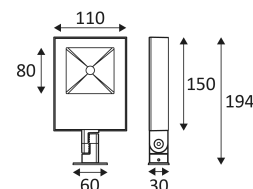

RAYPRO 14

- Spotlight for outdoor lighting.
- Black silk-screened glass diffuser.
- Supplied with 1.50m cable (HO5RN-F 3x0.75mm²).
- Non-dimmable converter built in the device.

This product contains 1 light source(s) of energy efficiency E.

CODE	COLOR	MATERIAL	AC	LED	T° (K)	LED Lumen	System Lumen
PRO14/F/3K/A	ANTHRACITE	CAST ALUMINIUM	AC 230V	14W	3000K	1700 Lm	1610 Lm
PRO14/F/3K/G	MATTE GREY	CAST ALUMINIUM	AC 230V	14W	3000K	1700 Lm	1610 Lm
PRO14/F/3K/W	MATT WHITE	CAST ALUMINIUM	AC 230V	14W	3000K	1700 Lm	1610 Lm

MATTE GREY

MATT WHITE

Wall mounting only.

Outdoor use.

Dust-tight. Watertight (immersible).

Protection against an impact energy of 5 Joules.

Earth wire . Fixture equipped with primary insulation only.

Vertical orientation maximum to 180°.

Beam 110°.

Product in conformity CE.

CRI>90

LED specifications.

Photobiological risk RG1

Test on 650°.

Power supply included.

2 years warranty.

Photometric data available on our website: www.indigo-lighting.com

Non-replaceable control gear.

Non-replaceable light source.