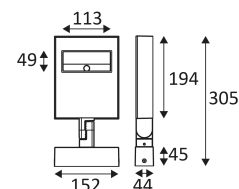

RAYPRO 32 A

- Spotlight for outdoor lighting.
- Black silk-screened glass diffuser.
- Asymmetric beam.
- Supplied with 1.50m cable (HO5RN-F 3x0.75mm²).
- Non-dimmable converter built in the device.

This product contains 1 light source(s) of energy efficiency F.

CODE	COLOR	MATERIAL	AC	LED	T° (K)	LED Lumen	System Lumen
PRO32/AS/3K/A	ANTHRACITE	CAST ALUMINIUM	AC 230V	32W	3000K	3300 Lm	2335 Lm
PRO32/AS/3K/G	MATTE GREY	CAST ALUMINIUM	AC 230V	32W	3000K	3300 Lm	2335 Lm
PRO32/AS/3K/W	MATT WHITE	CAST ALUMINIUM	AC 230V	32W	3000K	3300 Lm	2335 Lm

MATTE GREY

MATT WHITE

Wall mounting only.

Outdoor use.

Dust-tight. Watertight (immersible).

Protection against an impact energy of 20 Joules.

Earth wire . Fixture equipped with primary insulation only.

Vertical orientation maximum to 180°.

Horizontal orientation maximum to 355°.

Product in conformity CE.

CRI>90

LED specifications.

Photobiological risk RG0

Test on 650°.

Power supply included.

2 years warranty.

Photometric data available on our website: www.indigo-lighting.com

Non-replaceable control gear.

Non-replaceable light source.