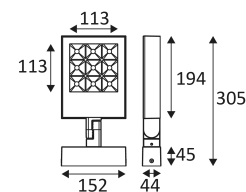

RAYPRO 32

- Spotlight for outdoor lighting.
- Black silk-screened glass diffuser.
- Supplied with 1.50m cable (HO5RN-F 3x0.75mm²).
- Non-dimmable converter built in the device.

This product contains 9 light source(s) of energy efficiency E.

CODE	COLOR	MATERIAL	AC	LED	T° (K)	LED Lumen	System Lumen
PRO32/M/3K/A	ANTHRACITE	CAST ALUMINIUM	AC 230V	32W	3000K	3200 Lm	2435 Lm
PRO32/M/3K/G	MATTE GREY	CAST ALUMINIUM	AC 230V	32W	3000K	3200 Lm	2435 Lm
PRO32/M/3K/W	MATT WHITE	CAST ALUMINIUM	AC 230V	32W	3000K	3200 Lm	2435 Lm

MATTE GREY

MATT WHITE

Wall mounting only.

Outdoor use.

Dust-tight. Watertight (immersible).

Protection against an impact energy of 20 Joules.

Earth wire . Fixture equipped with primary insulation only.

Vertical orientation maximum to 180°.

Horizontal orientation maximum to 355°.

Beam 36°.

Product in conformity CE.

CRI>90

LED specifications.

Photobiological risk RG0

Test on 650°.

Power supply included.

2 years warranty.

Photometric data available on our website: www.indigo-lighting.com

Non-replaceable control gear.