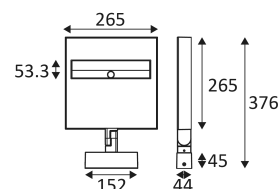

RAYPRO 50 A

- Spotlight for outdoor lighting.
- Black silk-screened glass diffuser.
- Asymmetric beam.
- Supplied with 1.50m cable (HO5RN-F 3x0.75mm²).
- Non-dimmable converter built in the device.

This product contains 1 light source(s) of energy efficiency F.