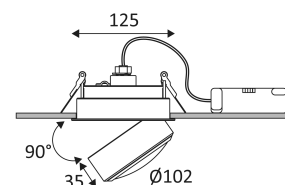

# RETI 1 RX

- Adjustable round semi-recessed downlight.
- Precisely defined light beam thanks to high-quality glass lens.
- Fastened with springs.
- Remote non-dimmable converter supplied.

This product contains 1 light source(s) of energy efficiency F.