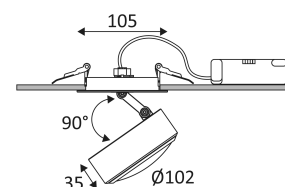

RETI 2 RX

- Adjustable round semi-recessed downlight.
- Precisely defined light beam thanks to high-quality glass lens.
- Fastened with springs.
- Remote non-dimmable converter supplied.

This product contains 1 light source(s) of energy efficiency F.

Live parts are equipped with additional isolation protection, such as reinforced or double insulation.

Hole cut to insert luminaire (95mm)

Minimum ceiling height to insert luminaire. (40mm)

Vertical orientation maximum to 90°.

Horizontal orientation maximum to 350°.

Beam 80°.

Product in conformity CE.

Colour rendering index >95.

LED specifications.

Photobiological risk RG1

Test on 650°.

Product can not be covered after installation even with insulation.