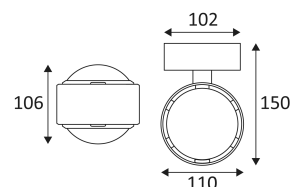

RETI W

- Decorative wall lamp.
- Up and down lighting.
- Precisely defined light beam thanks to high-quality glass lens.
- With 2 dimmer switches, individually adjustable sources.
- Dimmable converter built in the device.

This product contains 2 light source(s) of energy efficiency F.

CODE	COLOR	MATERIAL	AC	LED	T° (K)	LED Lumen	System Lumen
WA264WW05	MATT BLACK	ALUMINIUM	AC 230V	18W	3000K	2x800 Lm	1450 Lm
WA264WW31	MATT BLACK - SATIN BRONZE	ALUMINIUM	AC 230V	18W	3000K	2x800 Lm	1450 Lm
WA264WW30	MATT WHITE	ALUMINIUM	AC 230V	18W	3000K	2x800 Lm	1450 Lm

Wall mounting only. This lamp illuminates on 2 areas.

Indoor use only.

Protected against the ingress of solid bodies greater 12 mm. No protection against the ingress of liquids.

Protection against an impact energy of 0,20 Joule.

Live parts are equipped with additional isolation protection, such as reinforced or double insulation.

360°

Horizontal orientation maximum to 360°.

80°

Beam 80°.

Product in conformity CE.

CRI >95

Colour rendering index >95.

LED L80B20 50.000h

LED specifications.

RG1

Photobiological risk RG1

650°

Test on 650°.

Power supply included.

DIM

With dimmer switch.

5

5 years warranty.

Photometric data available on our website: www.indigo-lighting.com