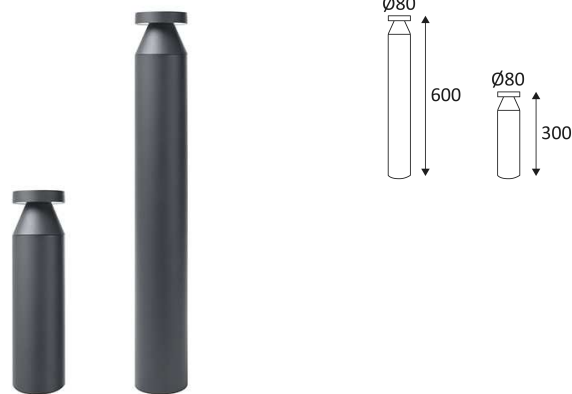

SLIM

This product contains 1 light source(s) of energy efficiency D.

CODE	COLOR	MATERIAL	AC	LED	T° (K)	LED Lumen	System Lumen	L (mm)
SM030R/2A/A	ANTHRACITE	CAST ALUMINIUM	AC 230V	14W	2700-3000-4000K	1820 Lm (4000K)	795 Lm (4000K)	300
SM060R/2A/A	ANTHRACITE	CAST ALUMINIUM	AC 230V	14W	2700-3000-4000K	1820 Lm (4000K)	795 Lm (4000K)	600

ANTHRACITE

ANTHRACITE

ACCESSOIRES	DESCRIPTION	
OU48405	CONNECTOR 2PIN IP68	
OU48505	CONNECTOR 3PIN IP68	

Floor mounting only.

Outdoor use.

Protected against the ingress of dust. Protected against jets of water.

Protection against an impact energy of 5 Joules.

Earth wire . Fixture equipped with primary insulation only.

Beam 120°.

Product in conformity CE.

Colour rendering index >80.

Selectable colour temperature.

LED specifications.