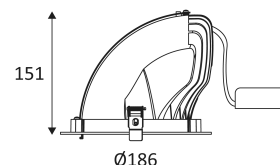

SPIRA 1 RX PLUS

- 3 in 1 adjustable round recessed downlight.
- 2700K, 3000K or 4000K as desired via a switch on the converter.
- Protective glass.
- Fastened with springs.
- Non-dimmable converter built in the device.
- Ring covering a drilling diameter of 220 to 240mm to be ordered separately.

This product contains 1 light source(s) of energy efficiency G.

CODE	COLOR	MATERIAL	AC	DC	LED	T° (K)	LED Lumen	System Lumen
DO48805	BLACK	CAST ALUMINIUM	AC 230V	DC 950mA 36V	40W	2700-3000-4000K	3400 Lm (4000K)	2478 Lm (4000K)
DO48804	WHITE	CAST ALUMINIUM	AC 230V	DC 950mA 36V	40W	2700-3000-4000K	3400 Lm (4000K)	2478 Lm (4000K)

ACCESSOIRES	COLOR	MATERIAL	DESCRIPTION
DO54805	BLACK	ALUMINIUM	FINISHING RING 250mm
DO54804	WHITE	ALUMINIUM	FINISHING RING 250mm

Recessed ceiling mounting only.

Indoor use only.

Protected against the ingress of solid bodies greater than 12 mm. Protected against rain.

Protection against an impact energy of 0,50 Joule.

Live parts are equipped with additional isolation protection, such as reinforced or double insulation.

Hole cut to insert luminaire (175 mm)

Minimum ceiling height to insert luminaire. (200mm)

Vertical orientation maximum to 80°.

Horizontal orientation maximum to 350°.

Beam 40°.

Product in conformity CE.

Colour rendering index >90.

Selectable colour temperature.

LED specifications.