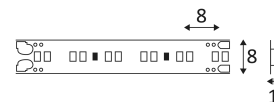

ST132

- Dynamic white LED strip.
- 5m roll.
- Prewired at start and end of strip.
- Sticker.
- Breakable every 12 LEDs, 50mm.
- Converter and controller to be ordered separately

CODE	DC	LED	T° (K)	LED Lumen	L (mm)
ST132SWW	DC 24V	9,6W/m	2700-6000K	720 Lm/m (2700K)	5000

Indoor use only.

Protected against the ingress of solid bodies greater than 2,5mm. Protected against rain.

Product can be connected to low-voltage systems. A safety extra low voltage luminaire in which voltages higher than those of SELV are not generated.