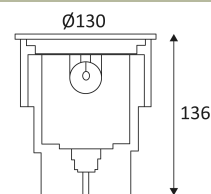

TILT 1

This product contains 1 light source(s) of energy efficiency E.

CODE	MATERIAL	AC	LED	T° (K)	LED Lumen	System Lumen
GLTMS119T30	STAINLESS STEEL 316	AC 230V	6W	3000K	550 Lm	450 Lm

ACCESSOIRES	DESCRIPTION
JB5	IP68 PARALLEL CONNECTION BOX WITH GEL

Recessed floor mounting only.

Indoor and outdoor use.

Dust-tight. Watertight (immersible).

Protection against an impact energy of 5 Joules.

Earth wire . Fixture equipped with primary insulation only.

Vertical orientation maximum to 25°.