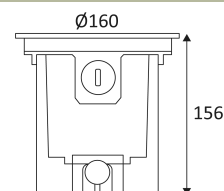

TILT 2

This product contains 1 light source(s) of energy efficiency E.

CODE	MATERIAL	AC	LED	T° (K)	LED Lumen	System Lumen
GLTMS147T30	STAINLESS STEEL 316	AC 230V	12W	3000K	1400 Lm	1200 Lm

ACCESSOIRES	DESCRIPTION
JB5	IP68 PARALLEL CONNECTION BOX WITH GEL

Recessed floor mounting only.

Indoor and outdoor use.

Dust-tight. Watertight (immersible).

Protection against an impact energy of 5 Joules.

Earth wire . Fixture equipped with primary insulation only.

147

25°