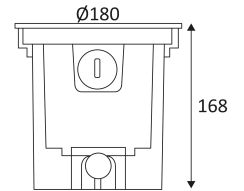

TILT 3

This product contains 1 light source(s) of energy efficiency E.

CODE	MATERIAL	AC	LED	T° (K)	LED Lumen	System Lumen
GLTMS165T30	STAINLESS STEEL 316	AC 230V	18W	3000K	2000 Lm	1600Lm

ACCESSOIRES	DESCRIPTION
JB5	IP68 PARALLEL CONNECTION BOX WITH GEL

Recessed floor mounting only.

Indoor and outdoor use.

Dust-tight. Watertight (immersible).

Protection against an impact energy of 20 Joules.

Earth wire . Fixture equipped with primary insulation only.

165

25°

Vertical orientation maximum to 25°.

34°

Product in conformity CE.

>80

Colour rendering index >80.

L70
50,000h

RG1

Photobiological risk RG1

Vandal-resistant.

Power supply included.